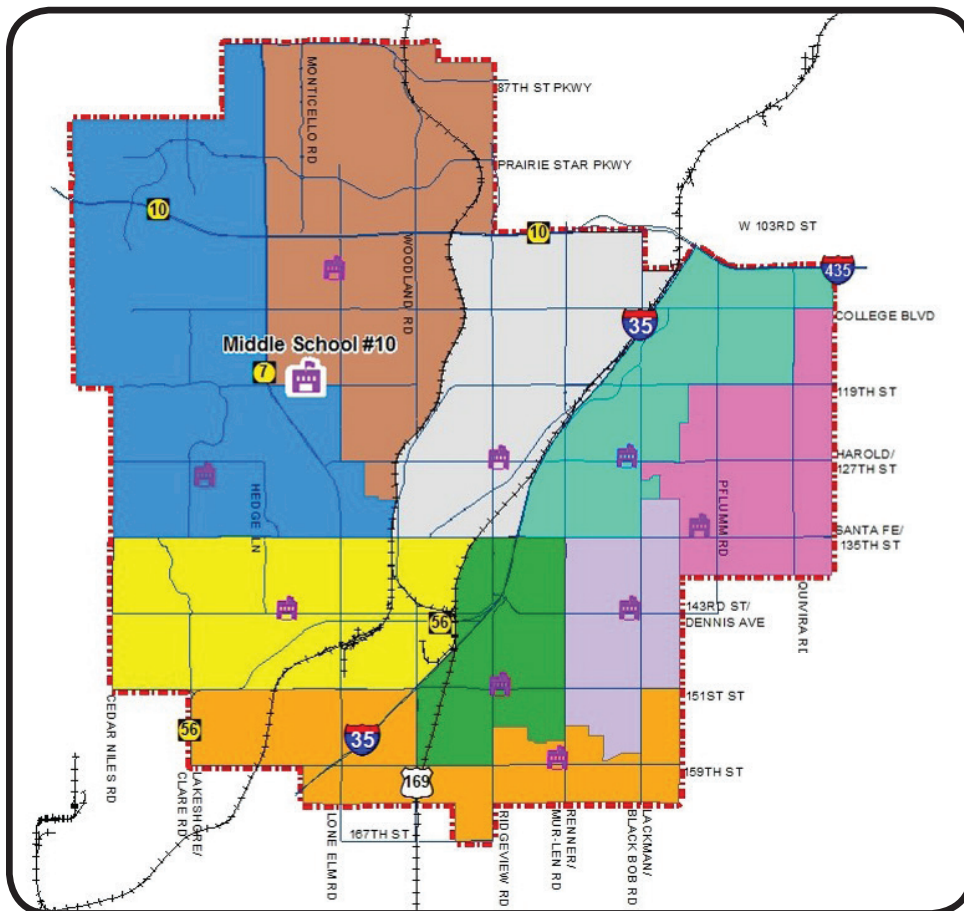

# Determining Boundaries for Middle School #10

Community meetings are being held at the following locations to review the process for boundary determination and to seek input on potential boundary options.

\*Map represents current Middle School boundaries and the location of MS#10.

- Sept. 11: Woodland, 5:00-6:00 pm
- Sept. 11: Ravenwood, 6:30-7:30 pm
- Sept. 14: Fairview, 6:00-7:00 pm
- Sept. 18: Millbrooke, 6:00-7:00 pm
- Sept. 18: Prairie Trail, 7:15-8:15 pm
- Sept. 19: Mission Trail, 6:30-7:30 pm
- Sept. 21: Cedar Creek, 6:30-7:30 pm